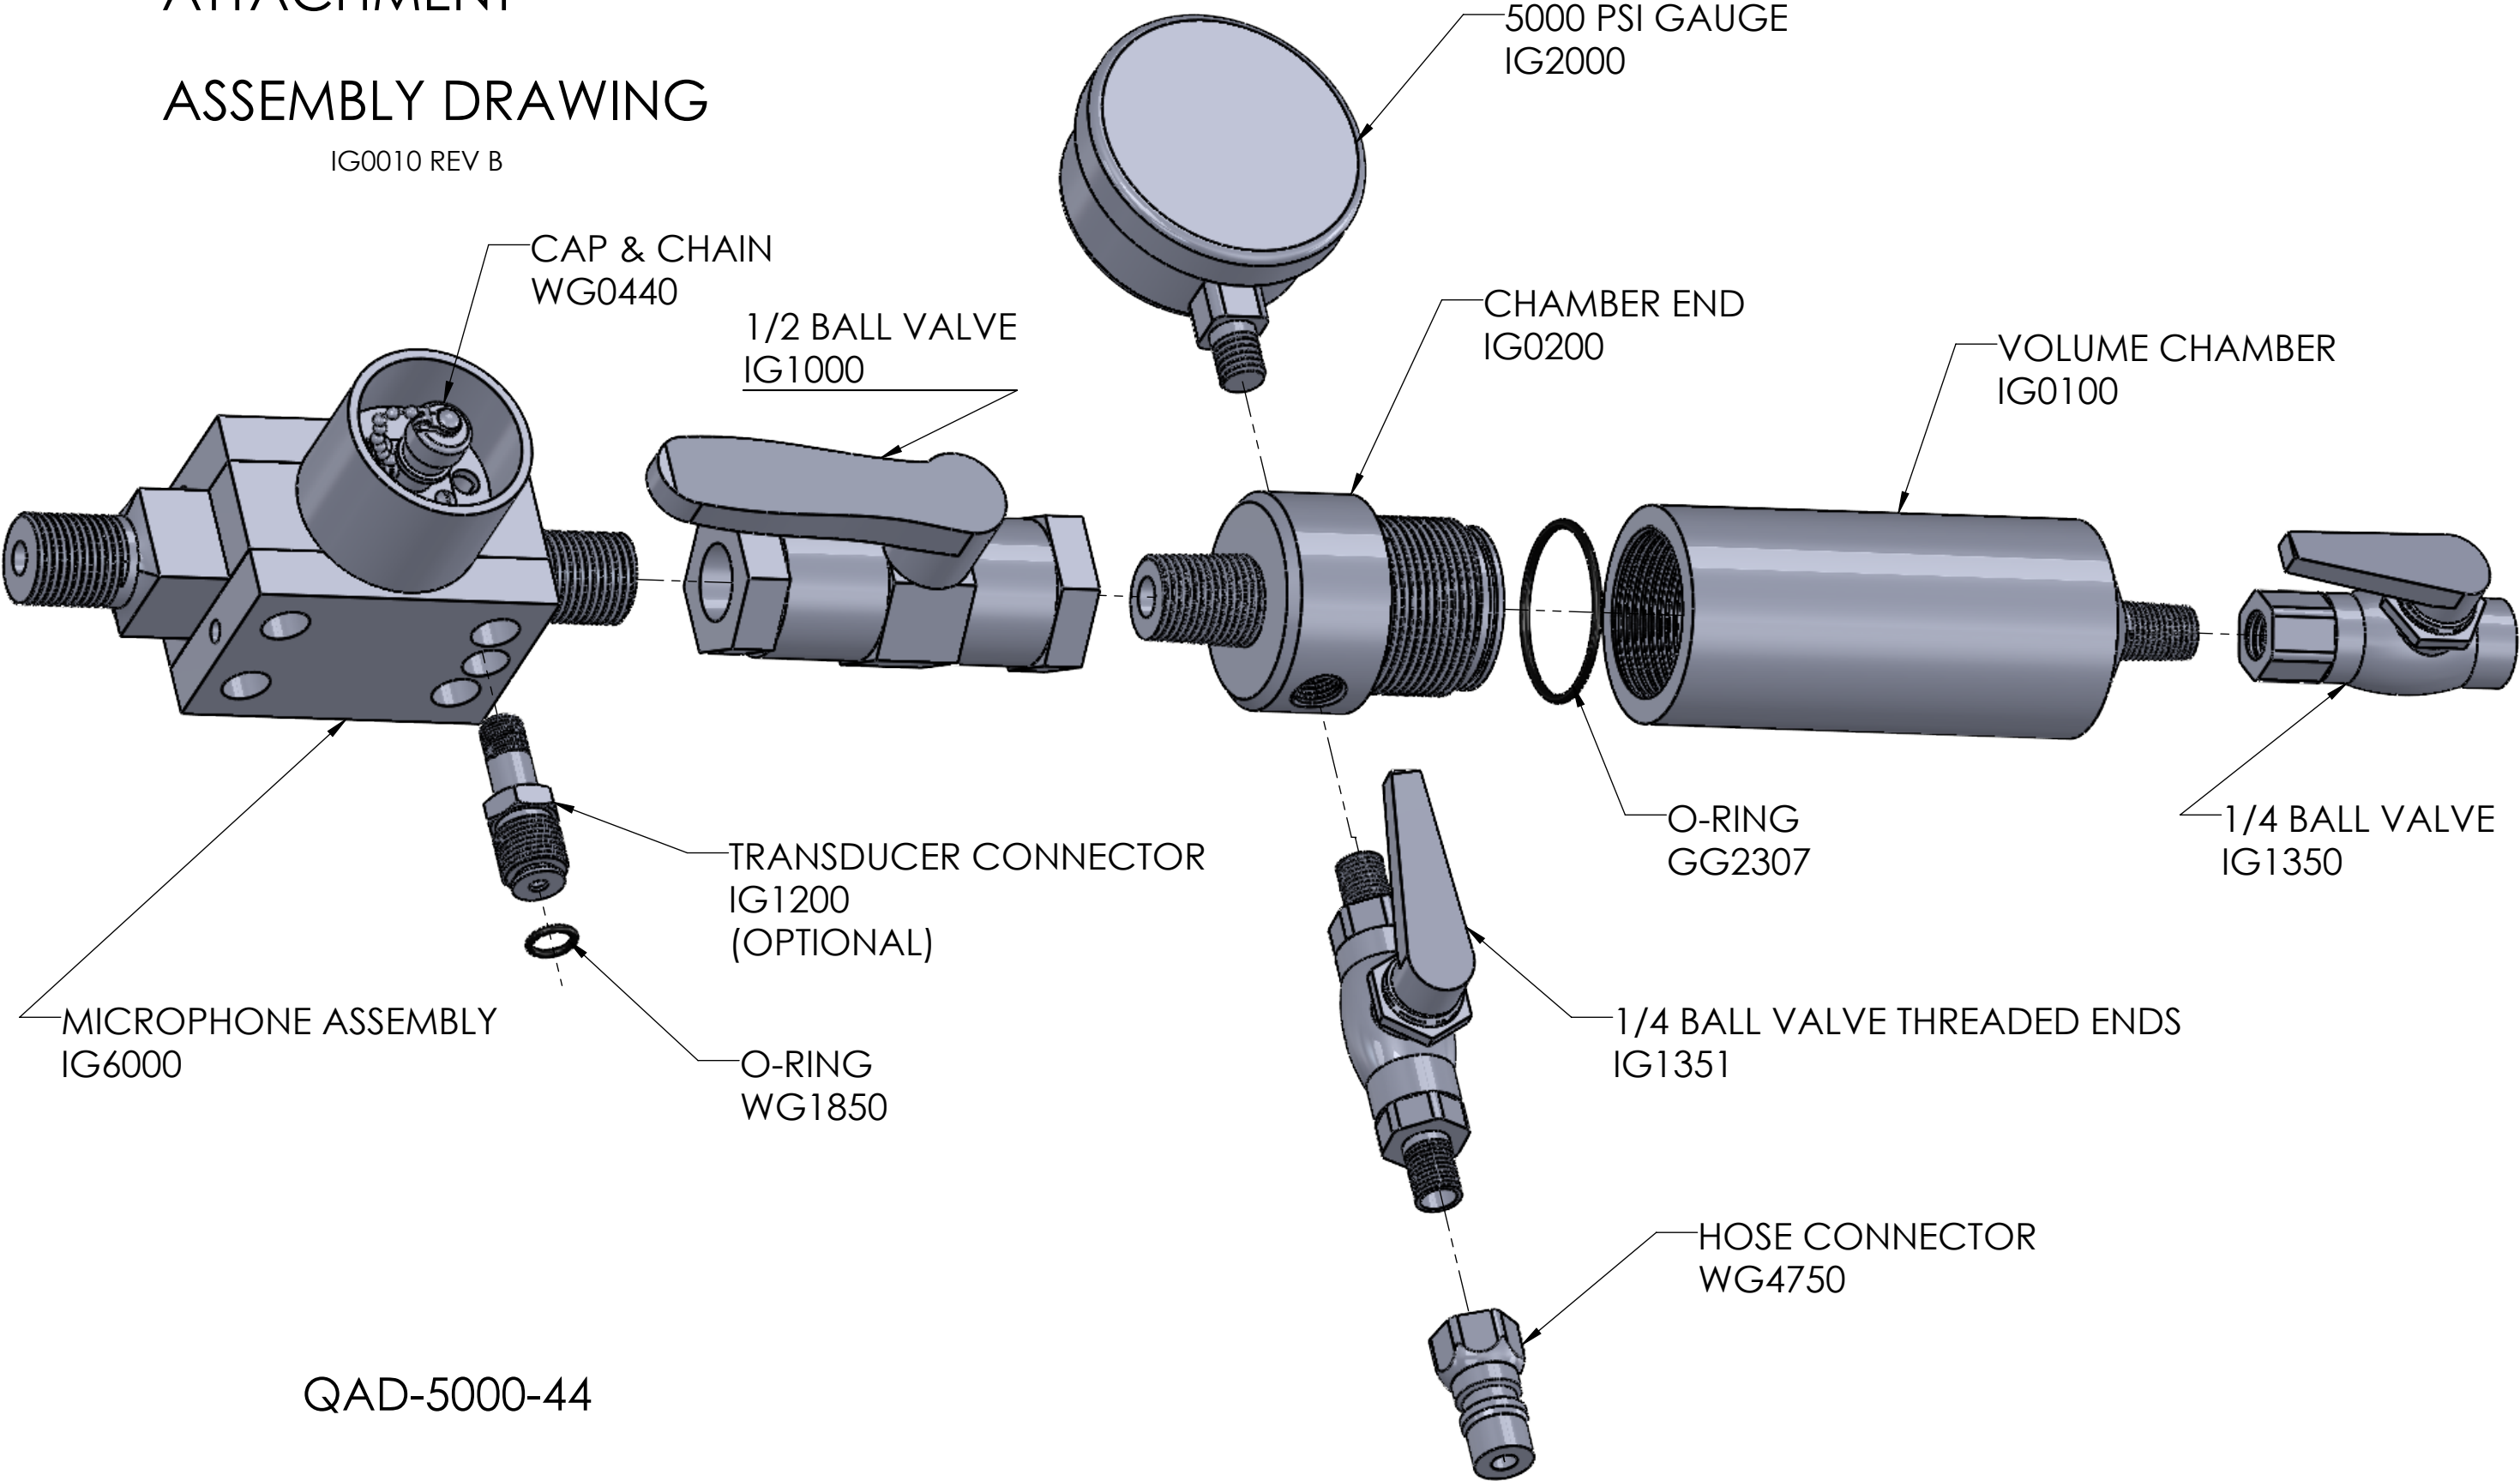

5000 PSI WELLHEAD ATTACHMENT

ASSEMBLY DRAWING

IG0010 REV B

QAD-5000-44